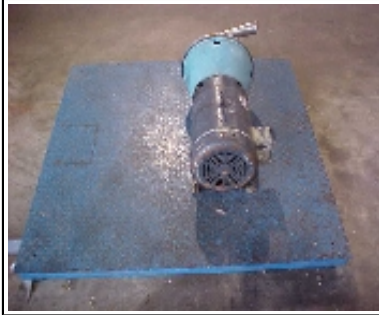

### Sanitary Centrifugal Pump

<b>Item #</b>	PU00750008EM	<b>Selling Price</b>	\$350.00
---------------	--------------	----------------------	----------

Photographed as received. Baldor High Efficiency Electric Motor. Motor turns freely. 6 inch impeller with 6 blades. Available and sold as-is.

<b>Manufacturer</b>	No Tag	<b>Cover</b>	Stainless steel
<b>Model Number</b>	No Tag	<b>Bottom</b>	NA
<b>Serial Number</b>	No Tag	<b>Inlet</b>	3 inch triclamp
<b>Refrigerant</b>	NA	<b>Outlet</b>	2 inch triclamp
<b>Heating</b>	NA	<b>CIP Inlet</b>	NA
<b>HP</b>	Baldor 7.5	<b>Valve</b>	NA
<b>Drive</b>	Direct	<b>Number Tubes</b>	NA
<b>GPH</b>	NA	<b>Size Tubes (in)</b>	NA
<b>Agitator</b>	NA	<b>Dumprail Ht (in)</b>	NA
<b>Speed (rpm)</b>	3450	<b>Weight (lbs)</b>	180
<b>Elect Spec</b>	208/230/460-3-60	<b>Dimensions (in)</b>	29Lx15Wx14H